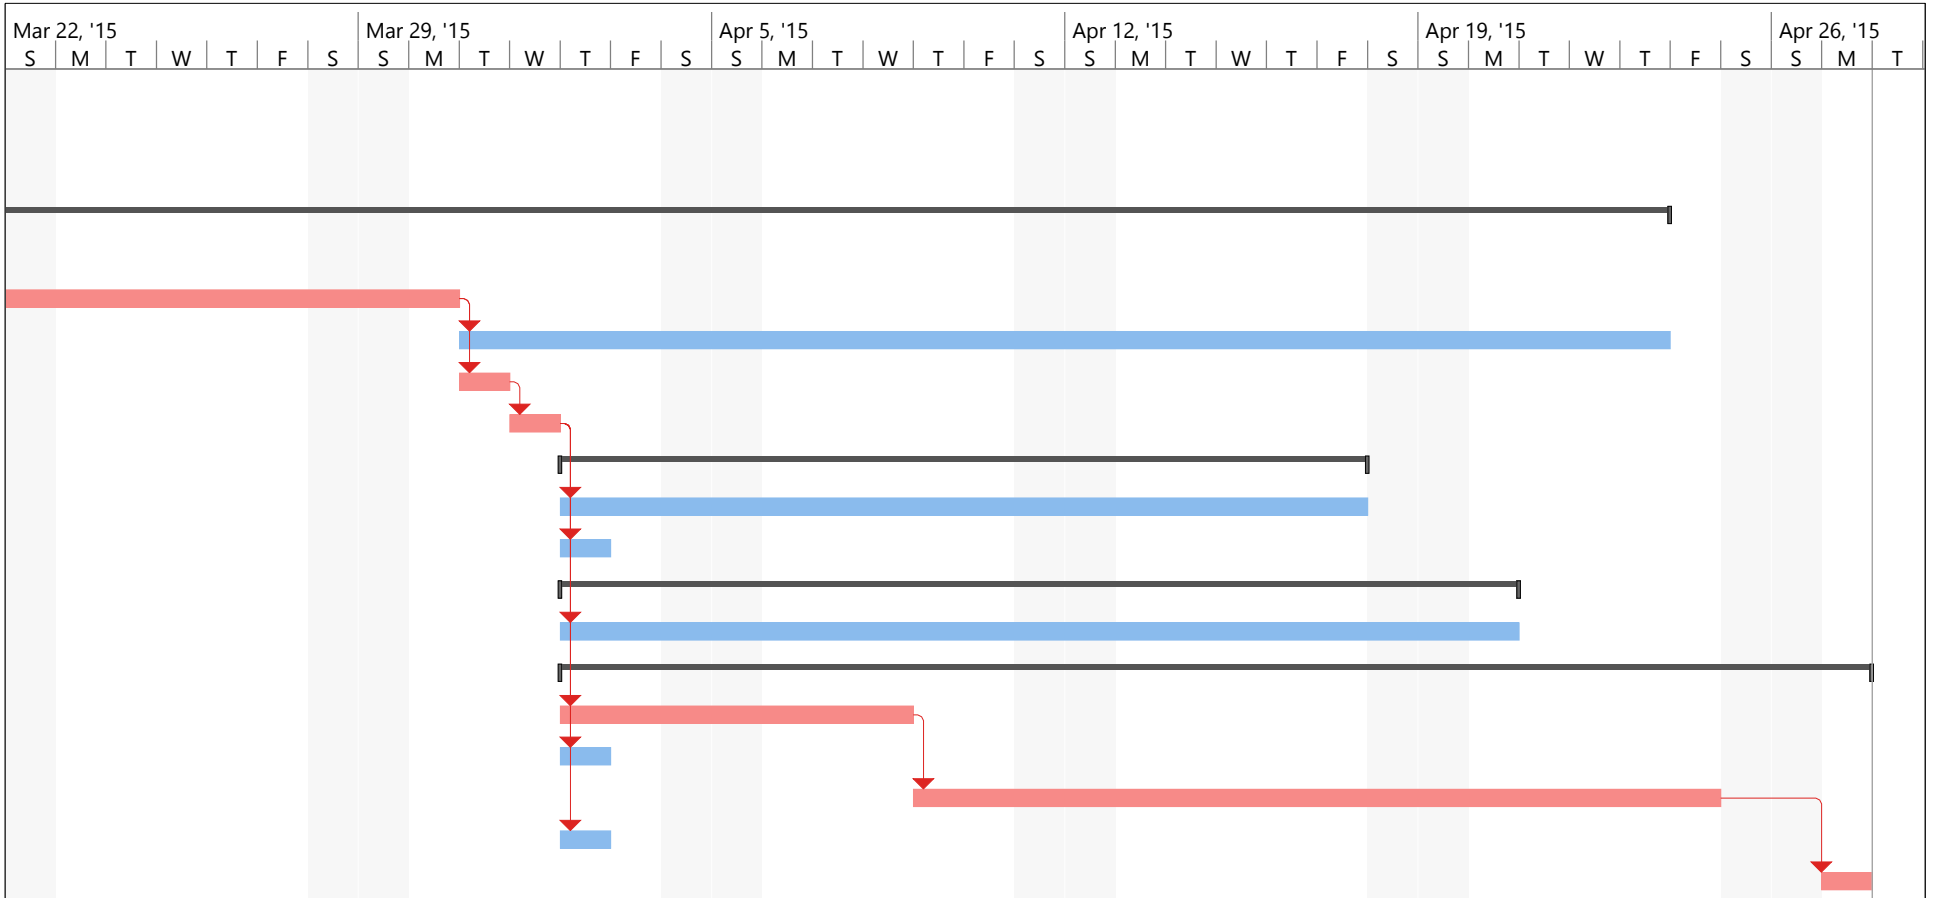

Project: Third-Eye Development Date: Sun 12/7/14	Task		Inactive Summary		External Tasks	
	Split		Manual Task		External Milestone	
	Milestone		Duration-only		Deadline	
	Summary		Manual Summary Rollup		Critical	
	Project Summary		Manual Summary		Critical Split	
	Inactive Task		Start-only		Progress	
	Inactive Milestone		Finish-only		Manual Progress