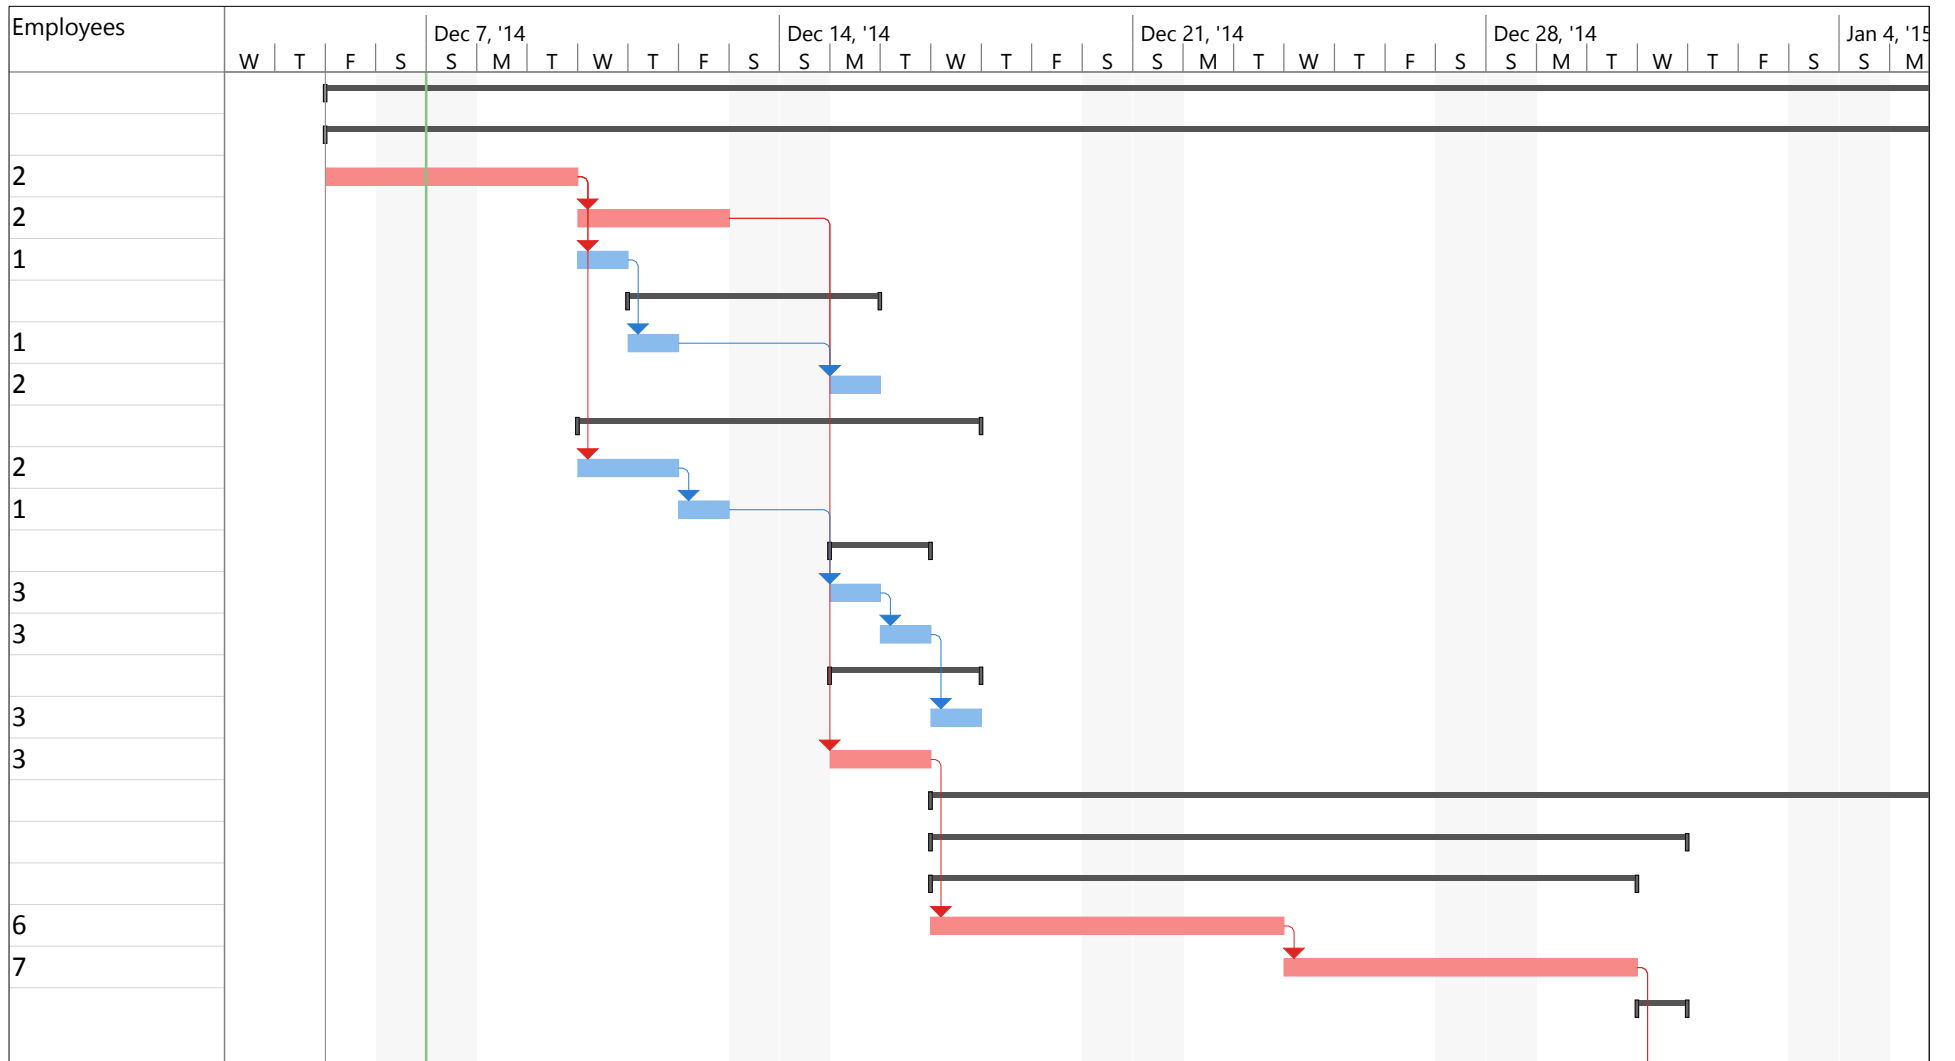

Project: Third-Eye Development Date: Sun 12/7/14	Task		Inactive Summary		External Tasks	
	Split		Manual Task		External Milestone	
	Milestone		Duration-only		Deadline	
	Summary		Manual Summary Rollup		Critical	
	Project Summary		Manual Summary		Critical Split	
	Inactive Task		Start-only		Progress	
	Inactive Milestone		Finish-only		Manual Progress