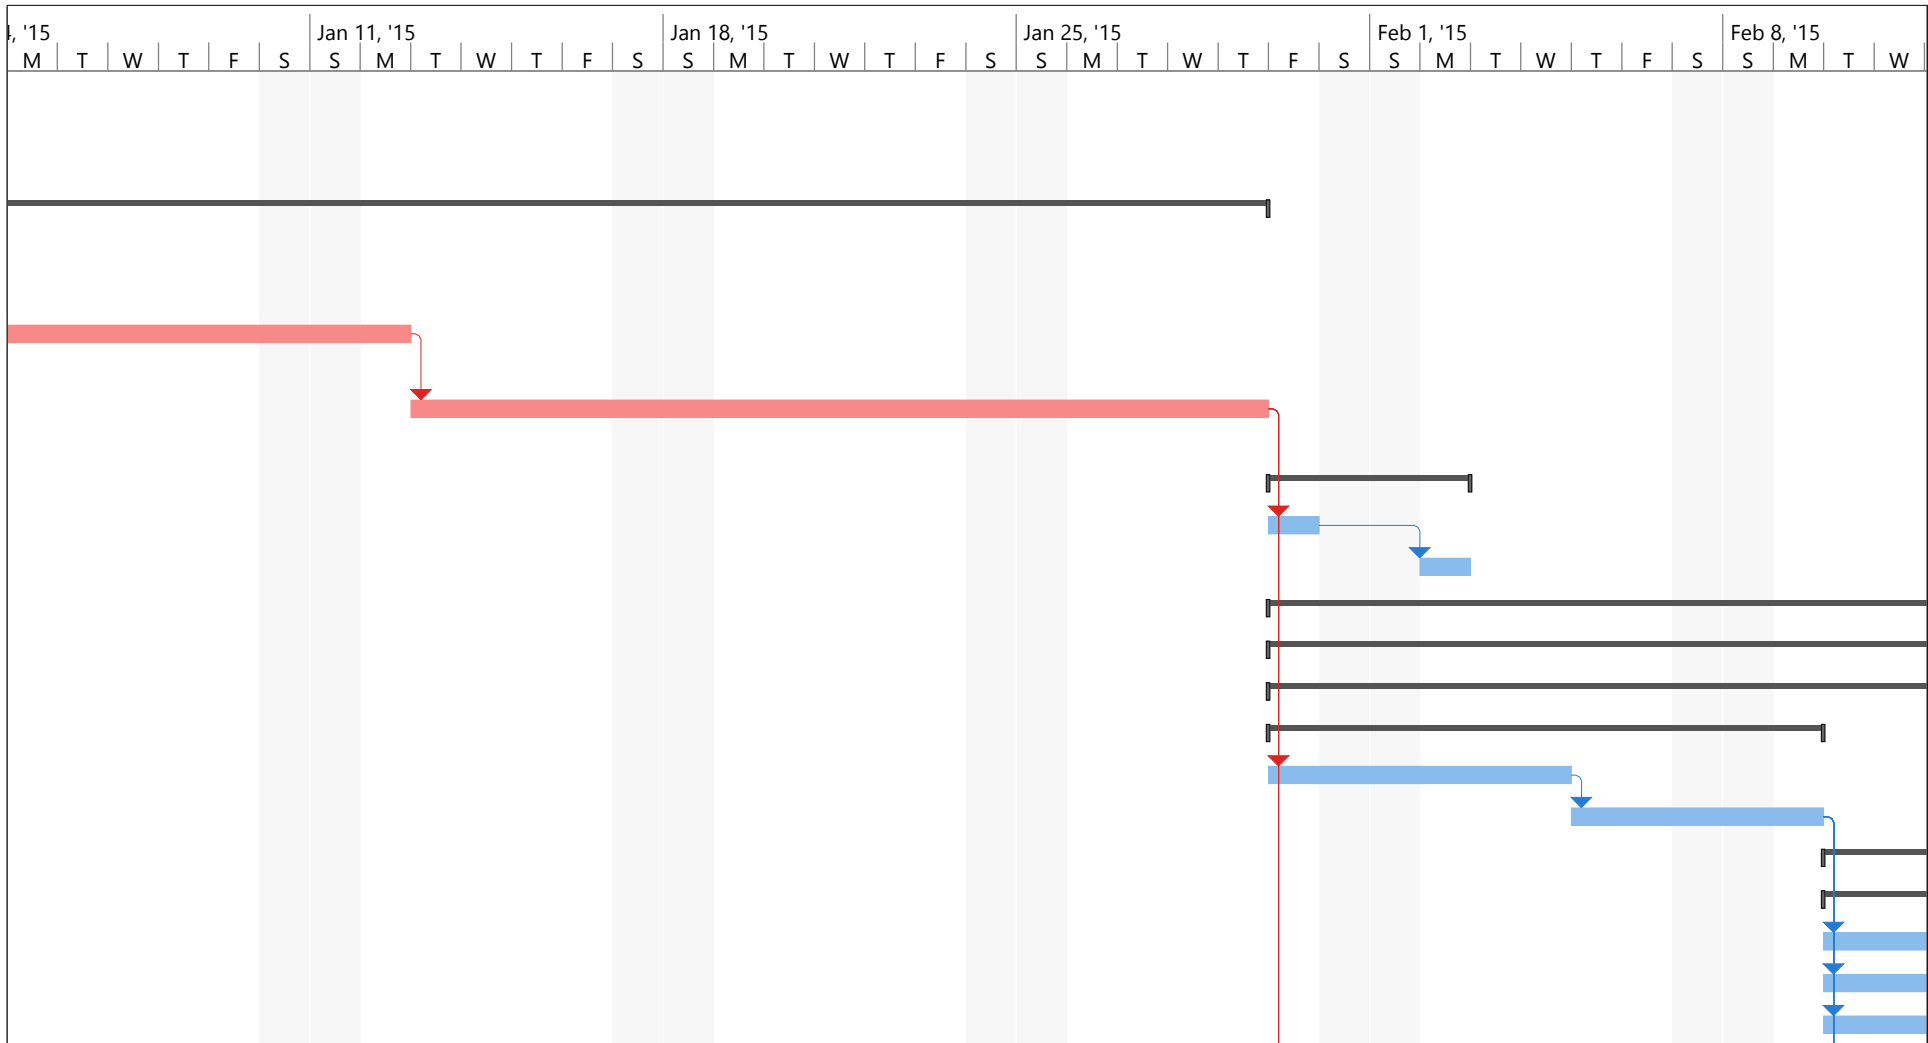

Project: Third-Eye Development Date: Sun 12/7/14	Task		Inactive Summary		External Tasks	
	Split		Manual Task		External Milestone	
	Milestone		Duration-only		Deadline	
	Summary		Manual Summary Rollup		Critical	
	Project Summary		Manual Summary		Critical Split	
	Inactive Task		Start-only		Progress	
	Inactive Milestone		Finish-only		Manual Progress